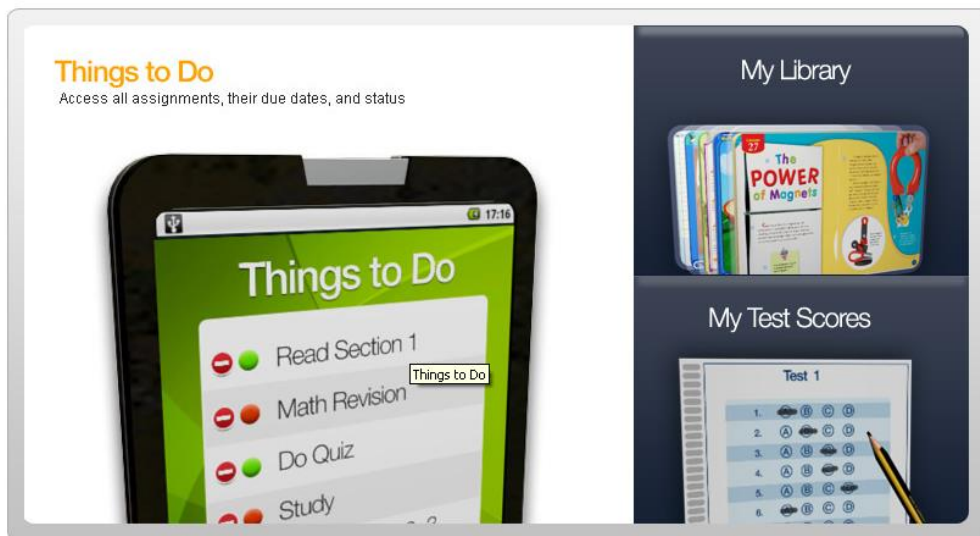

Council Rock School District

Welcome to the Journeys ThinkCentral Website

Dear Parent(s):

Your child has access to the Journeys online language arts materials available at Houghton Mifflin Harcourt's ThinkCentral Website. ThinkCentral is an all-in-one learning site that provides access to digital books, activities, and more.

Follow these simple steps to access online materials and assignments:

1. Go to: <http://www-k6.thinkcentral.com>
2. Select your state, district, and school.
3. To make it easier to log in later, check **Remember My Information** (optional).
4. Enter your child's username and password. The log-in information is case-sensitive, so use a capital when necessary.
  Username: **CR! and student lunch number with no spaces (i.e., CR!1001234)**
  Password: **Crstd! and student lunch number with no spaces (i.e., Crsd!1001234)**
5. Click **Log In**.

Once logged in, the student Welcome page will appear. **Things To Do** displays a list of assignments and their due dates if applicable. **My Library** gives you access to the online version of the text, as well as any other materials the teacher has made available.